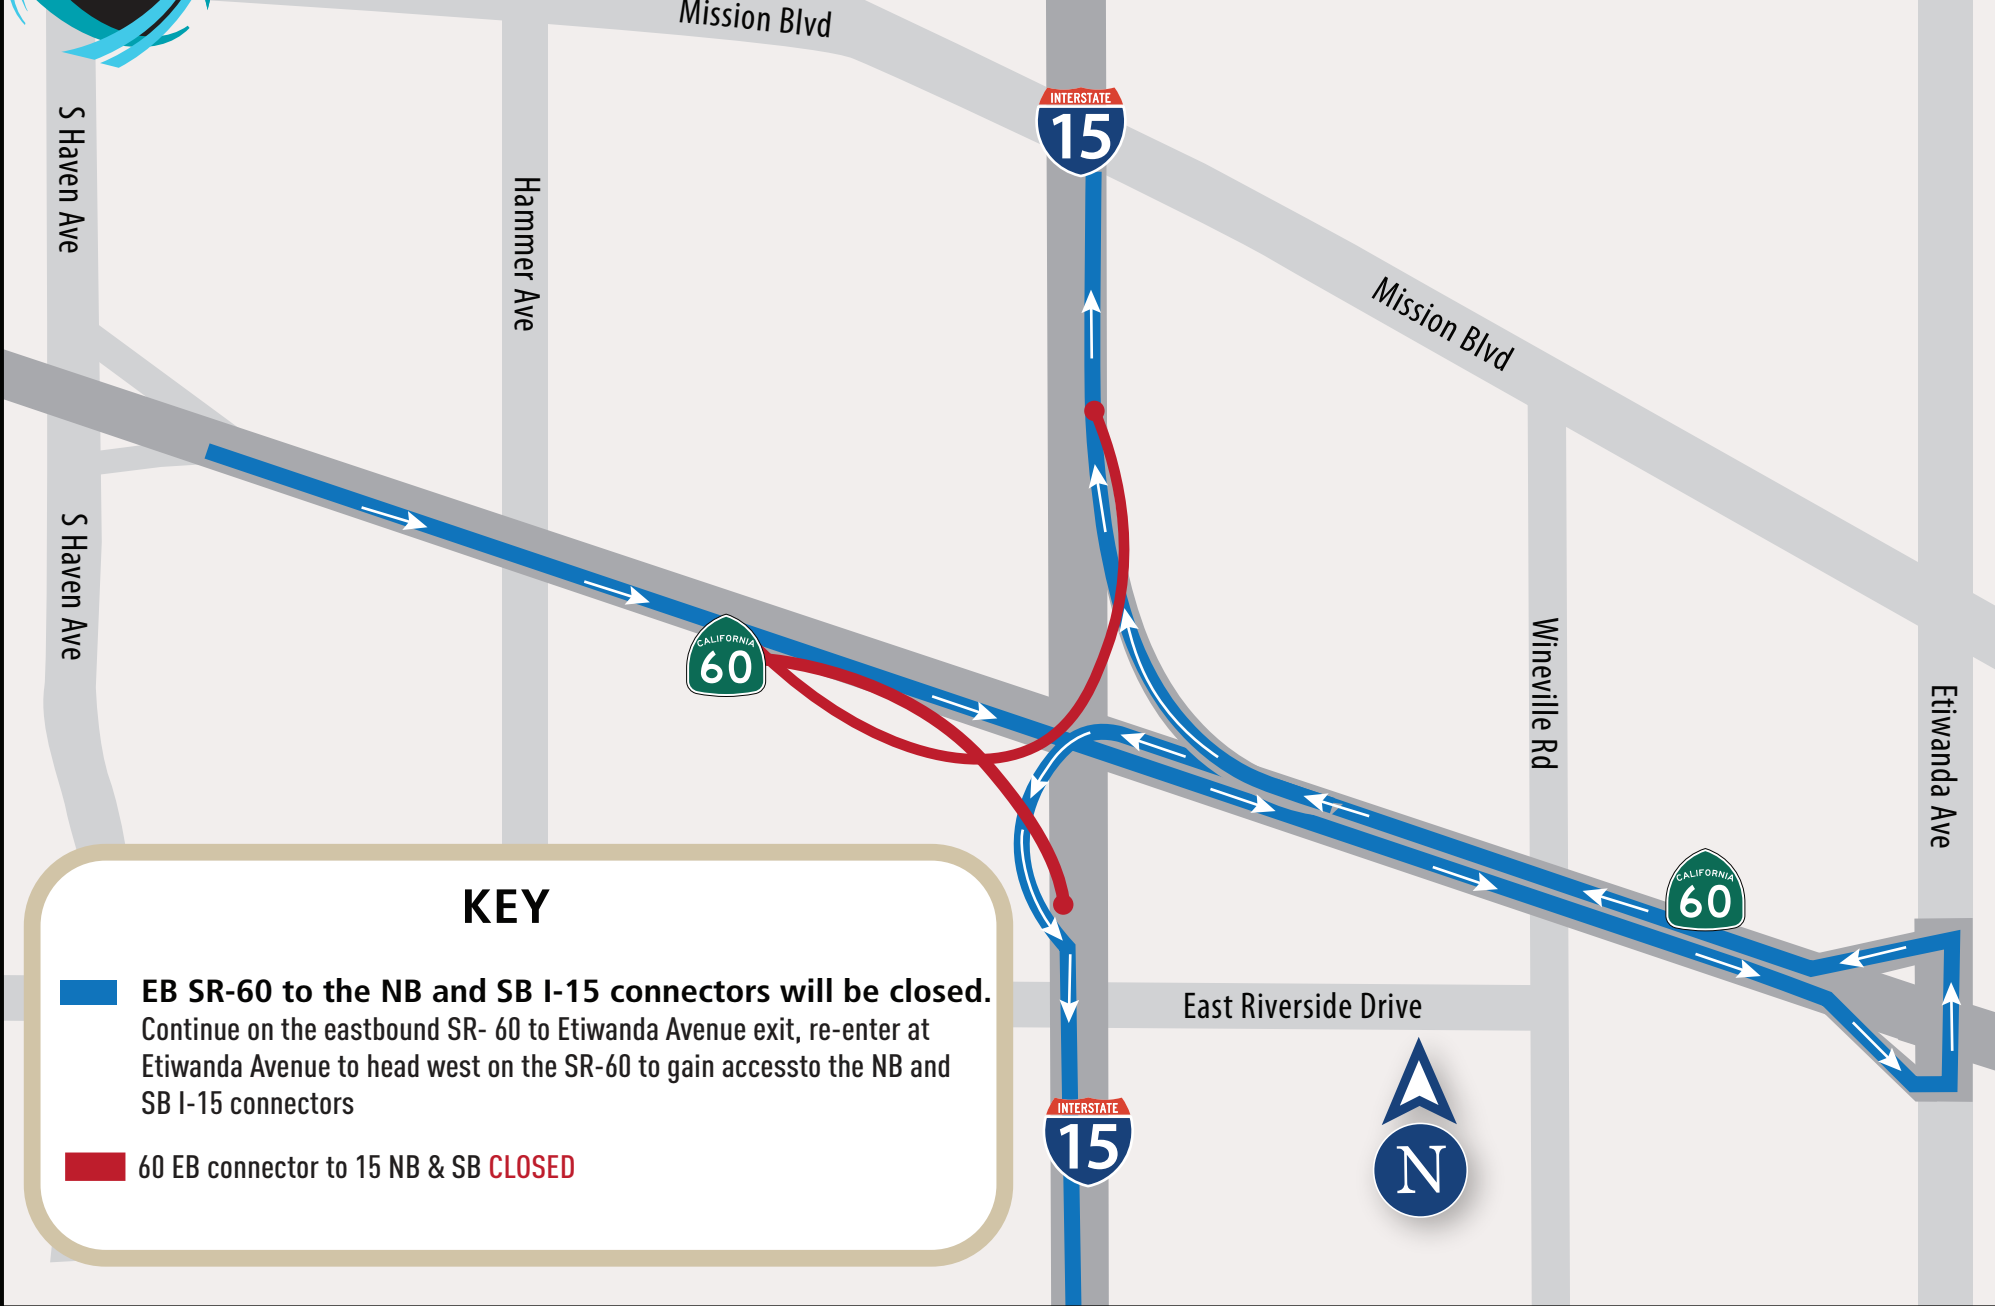

swarm

KEY

-  **EB SR-60 to the NB and SB I-15 connectors will be closed.**
Continue on the eastbound SR- 60 to Etiwanda Avenue exit, re-enter at Etiwanda Avenue to head west on the SR-60 to gain access to the NB and SB I-15 connectors
-  **60 EB connector to 15 NB & SB CLOSED**